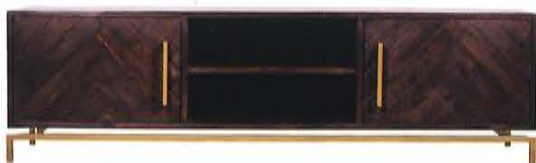

DE NOS MAINS AUX VÔTRES
FROM OUR HANDS TO YOURS

TV FURNITURE

Meubles TV

D828

Wenge

185x45x52