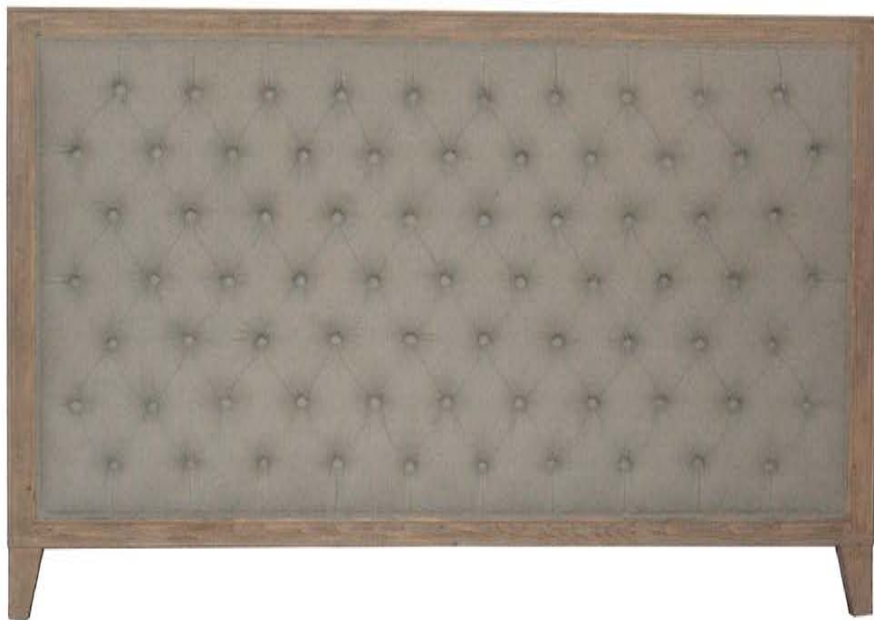

Blanc patiné
Patinated White
83x59x182

D675

Sable
85x58x225

D046

Gris patiné
Patinated Grey
98x50x162

DE NOS MAINS AUX VÔTRES
FROM OUR HANDS TO YOURS

HEADBOARDS AND BEDS

Têtes de lit et lits